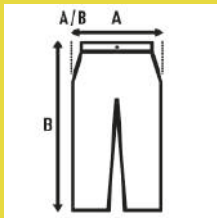

Twil. 80% poliester – 20% bawełna. Gramatura: 200 g/m²

Box/Box 25

Pack/Pack 1

SIZE/Size

EU	38	40	42	44	46	48	50	52	54
Width	36 cm	38 cm	40 cm	42 cm	44 cm	46 cm	48 cm	50 cm	52 cm
Długość	59 cm	59 cm	60 cm	61 cm	62 cm	62 cm	63 cm	63 cm	64 cm

 Navy / SunYellow Fluor (NYSYF)

 Navy / Orange Fluor (NYORF)

BERMUDAS MULTIBOLSILLOS

MULTI-POCKET BERMUDA SHORTS

Characteristics:

- Central fastening with zipper and button.
- Elasticated waistband at the sides.
- Multi-pocket design: 2 front slash pockets, 2 side pockets and 2 rear patch pockets, with flap and Velcro fastening.
- Two segmented, heat-sealed reflective bands at the bottom of the legs.

Twill. 80% polyester – 20% cotton. Weight: 200 g/m²

Box 25

Pack 1

SIZE

EU	38	40	42	44	46	48	50	52	54
Width	36 cm 14.2"	38 cm 15"	40 cm 15.7"	42 cm 16.5"	44 cm 17.3"	46 cm 18.1"	48 cm 18.9"	50 cm 19.7"	52 cm 20.5"
Length	59 cm 23.2"	59 cm 23.2"	60 cm 23.6"	61 cm 24"	62 cm 24.4"	62 cm 24.4"	63 cm 24.8"	63 cm 24.8"	64 cm 25.2"